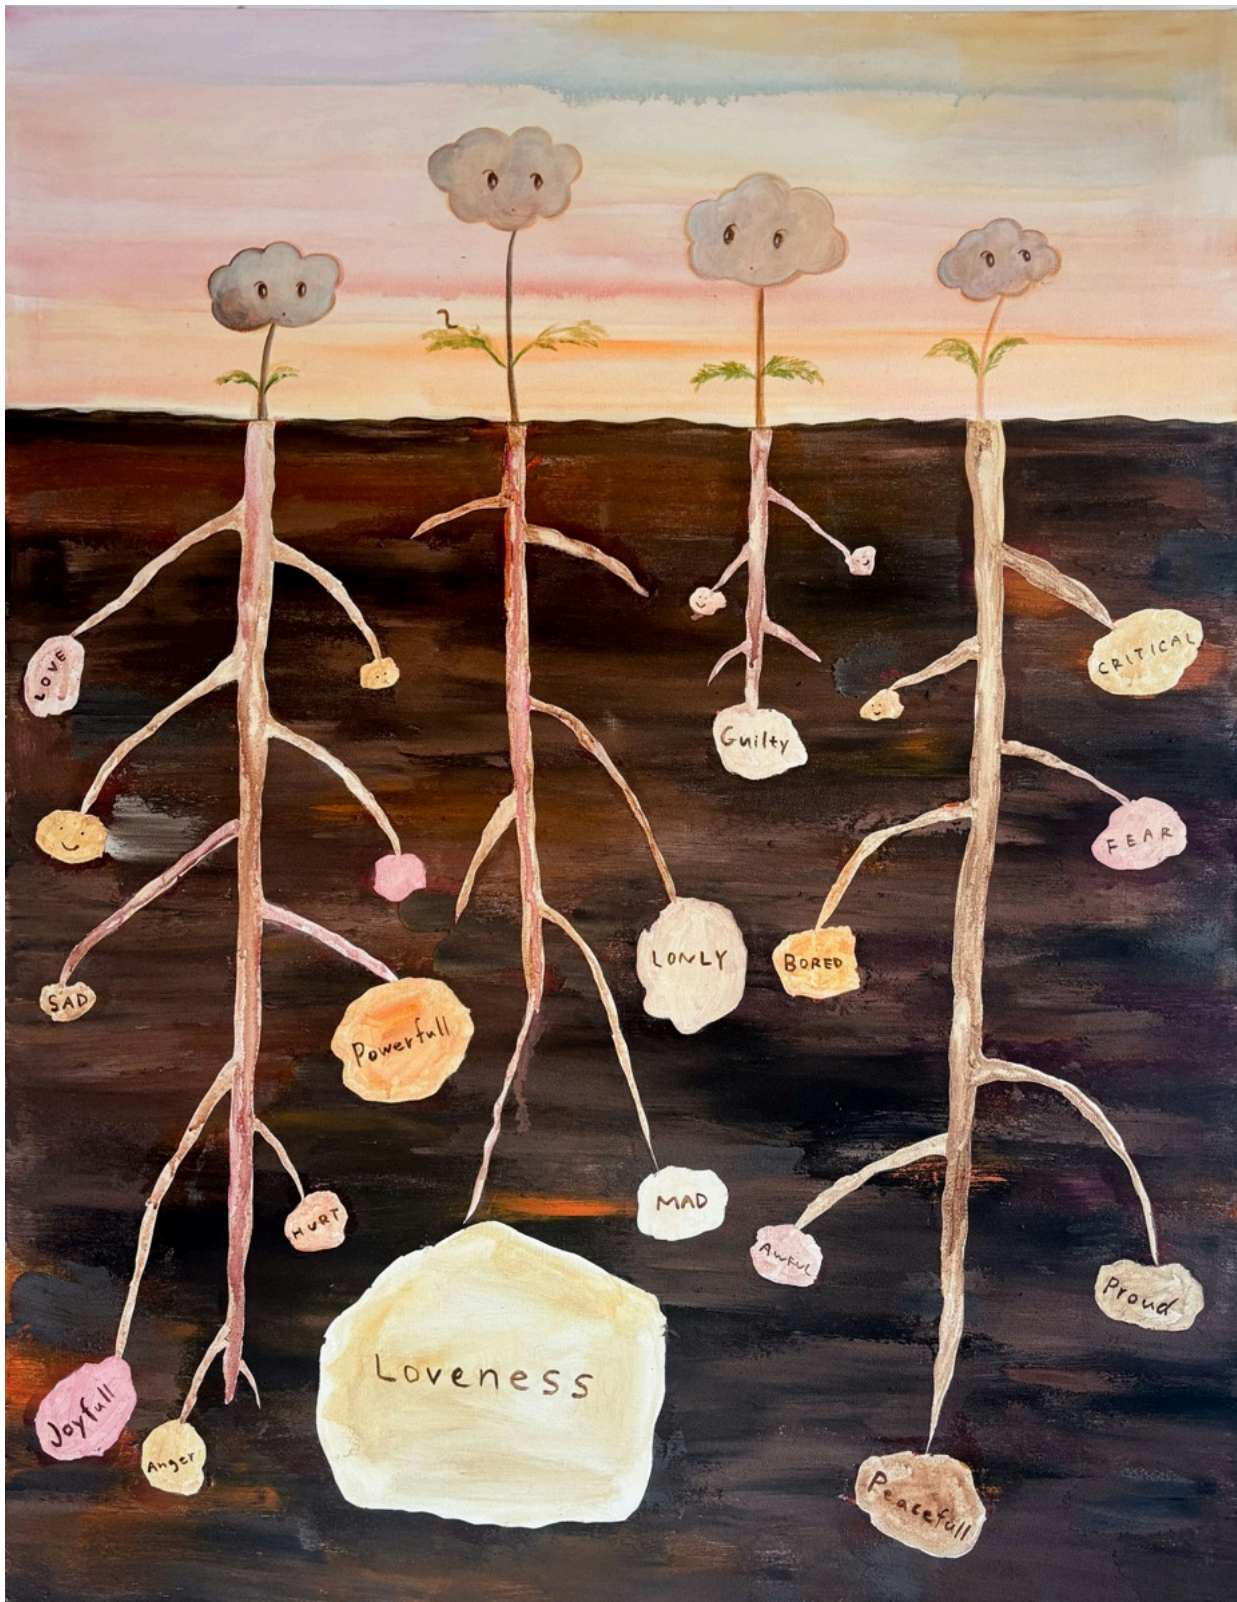

山田美優/Miyu Yamada

Dawn

1167×910×50 mm

Acrylic,sand,mixed media on canvas

2025

\$4,100

No. 4

山田美優/Miyu Yamada

The root of thought

1167×910×50 mm

Acrylic,sand,mixed media on canvas

2025

\$4,100

No. 5

山田美優/Miyu Yamada

With mermaid